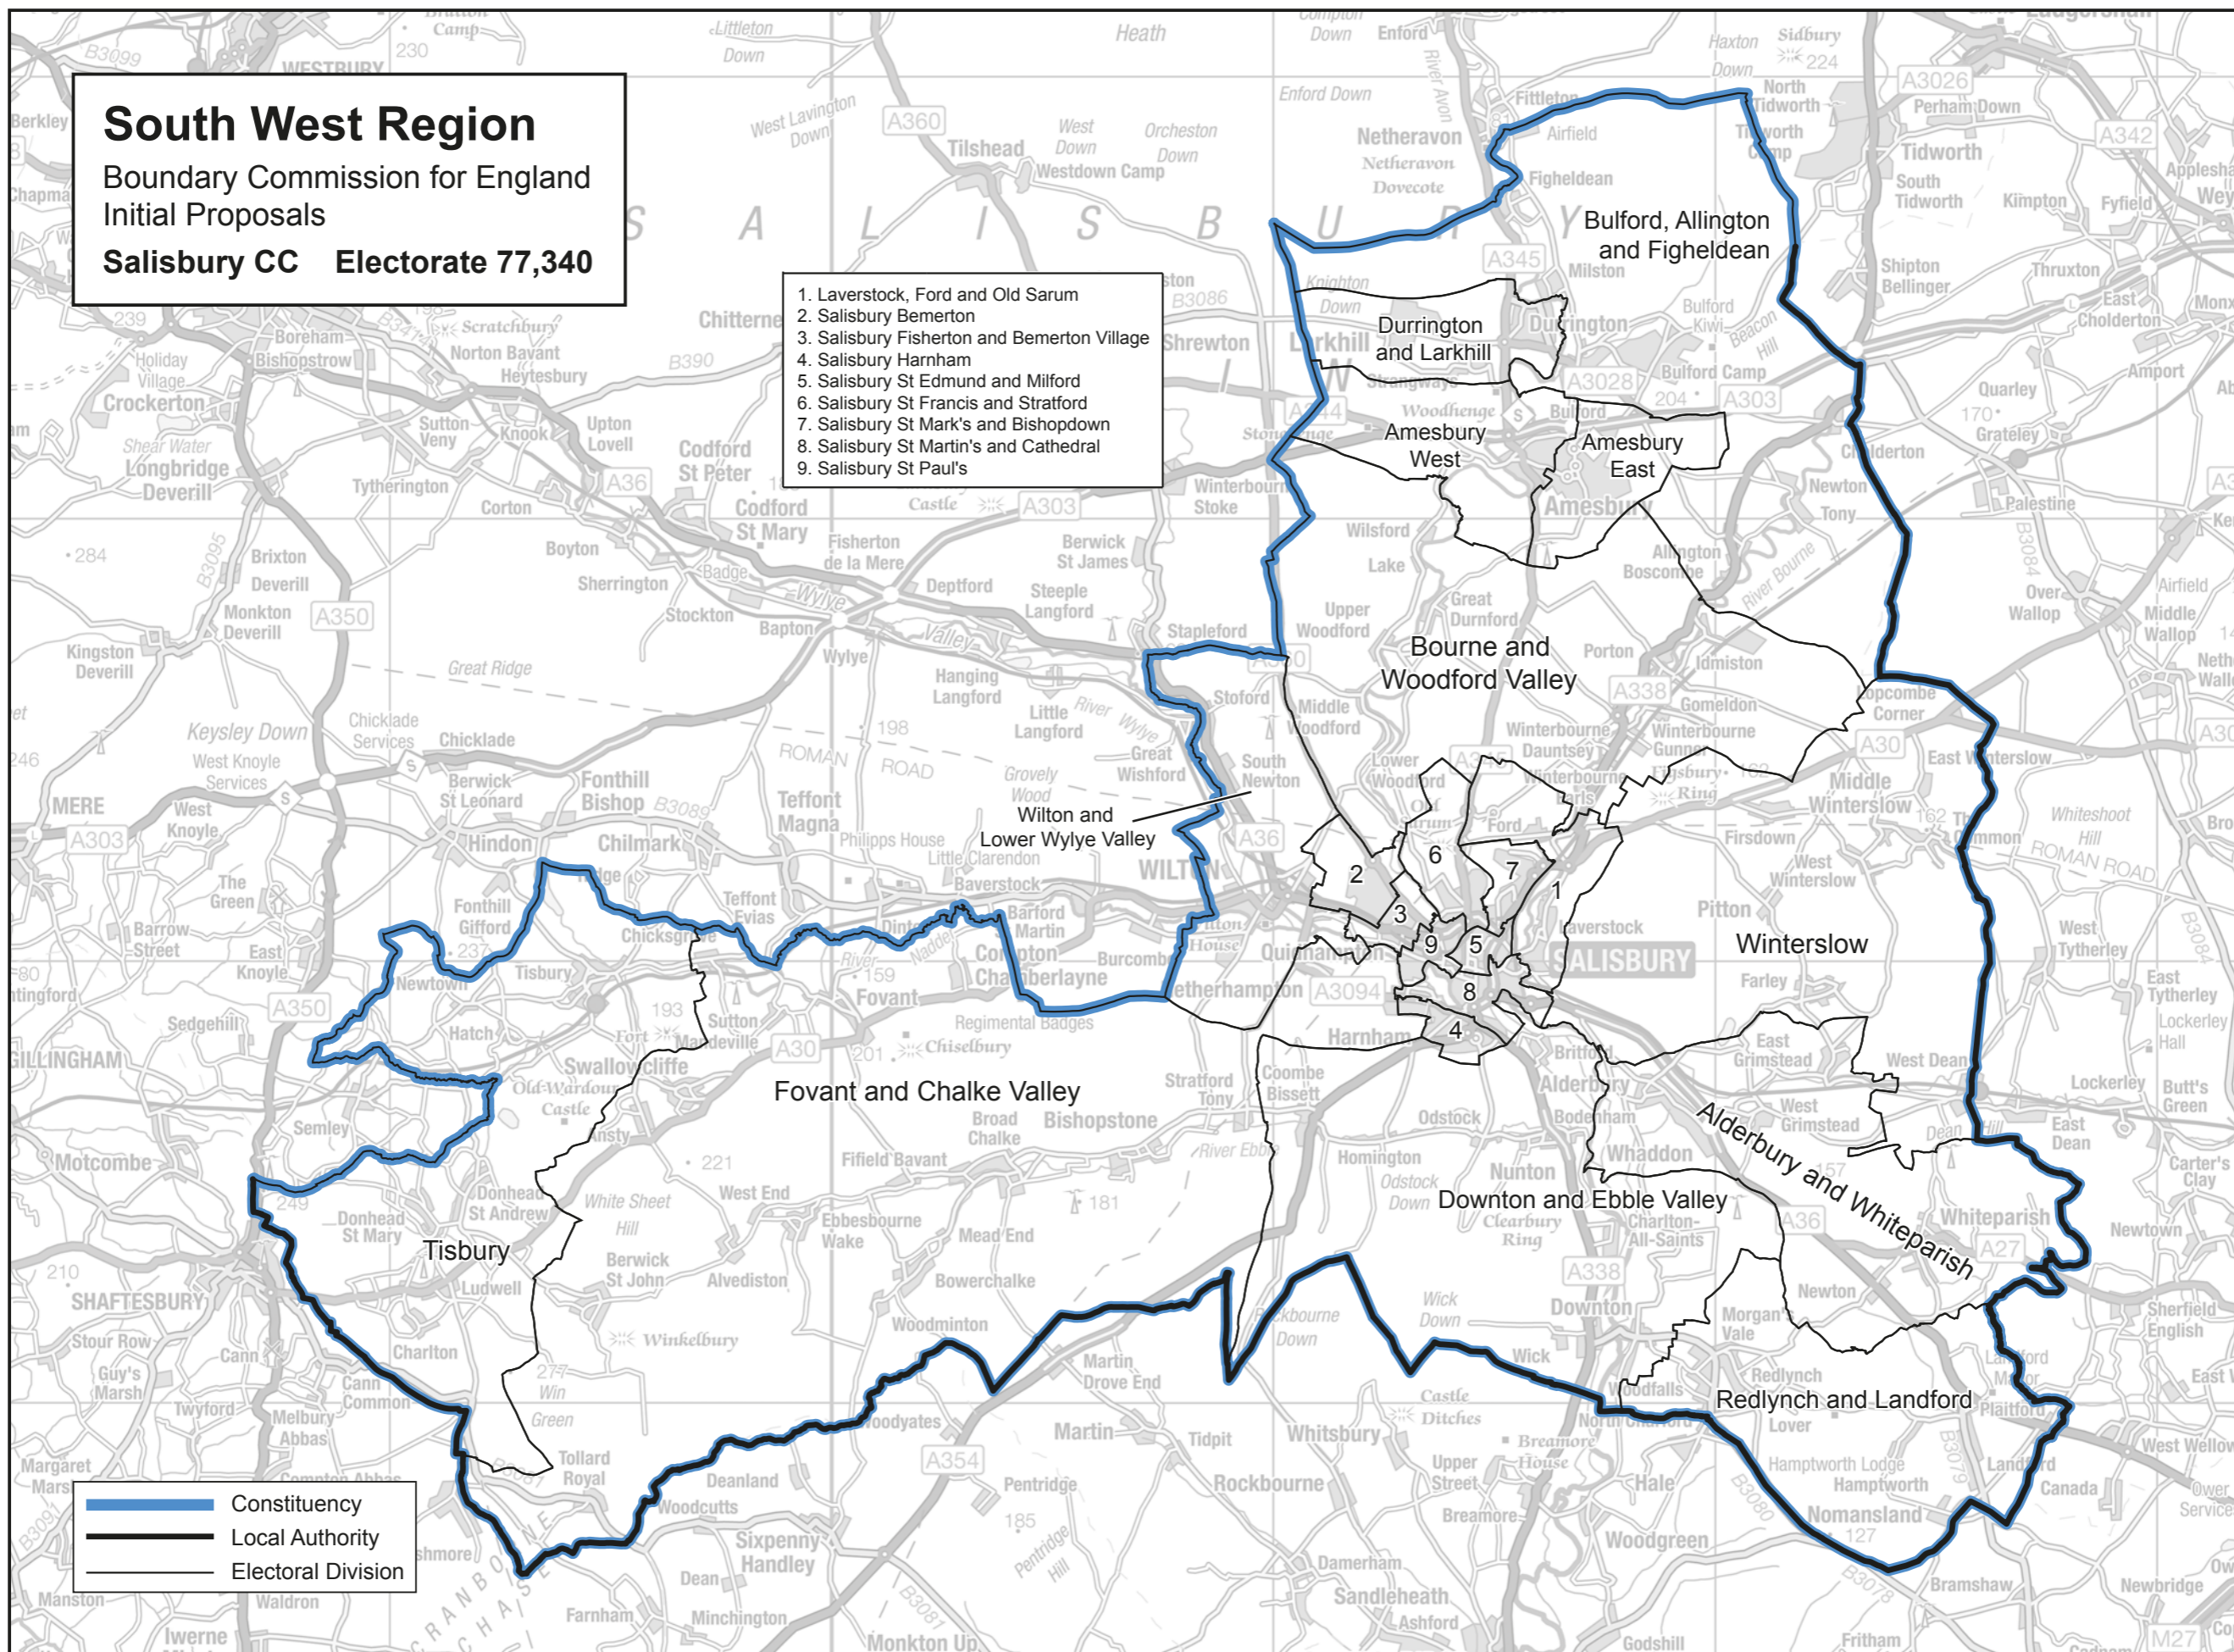

# South West Region

Boundary Commission for England  
Initial Proposals

Salisbury CC Electorate 77,340

1. Laverstock, Ford and Old Sarum
2. Salisbury Bemerton
3. Salisbury Fisherton and Bemerton Village
4. Salisbury Harnham
5. Salisbury St Edmund and Milford
6. Salisbury St Francis and Stratford
7. Salisbury St Mark's and Bishopdown
8. Salisbury St Martin's and Cathedral
9. Salisbury St Paul's

Constituency  
 Local Authority  
 Electoral Division

This mapping extract has been produced from Ordnance Survey's mapping data on behalf of the Boundary Commission for England © Crown copyright 2011.